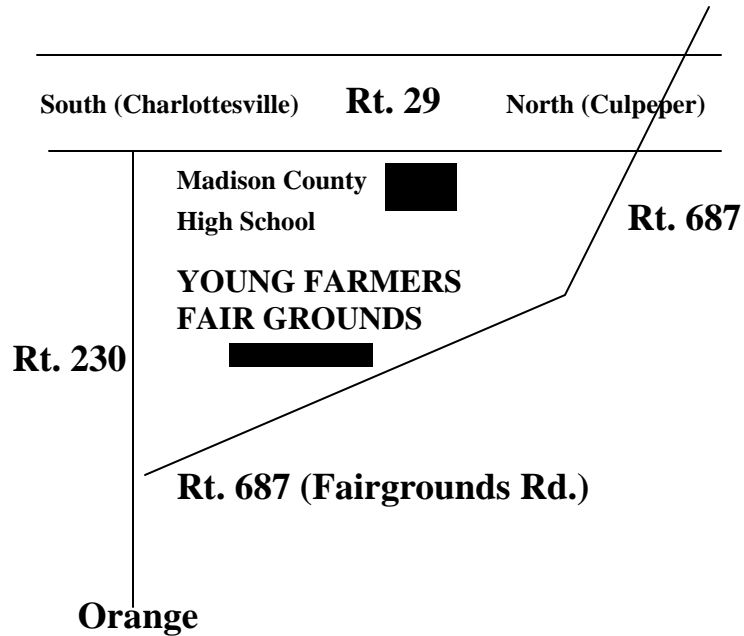

DIRECTIONS

From Charlottesville take Rt. 29 North to Madison. Turn right on Rt. 230, go approximately 1 mile, turn left on Rt. 687 (Fairgrounds Rd.) and follow signs to Fair Grounds.

From Culpeper take Rt. 29 South to Madison. Turn left on Rt. 687 (Fairgrounds Rd.) and follow signs to Fair Grounds.

CHAMPIONSHIP CLASSES

Short Stirrup	6,7,8
Hunter-2'	9, 10, 11
Hunter-2'6"	12, 13, 14
Hunter Pleasure	16, 17, 18
Novice Pleasure	19, 20, 21
Western Junior	23, 25, 27
Western Senior	22, 24, 26
Horse - Speed	32, 35
Pony - Speed	33, 36
Novice - Speed	34, 37